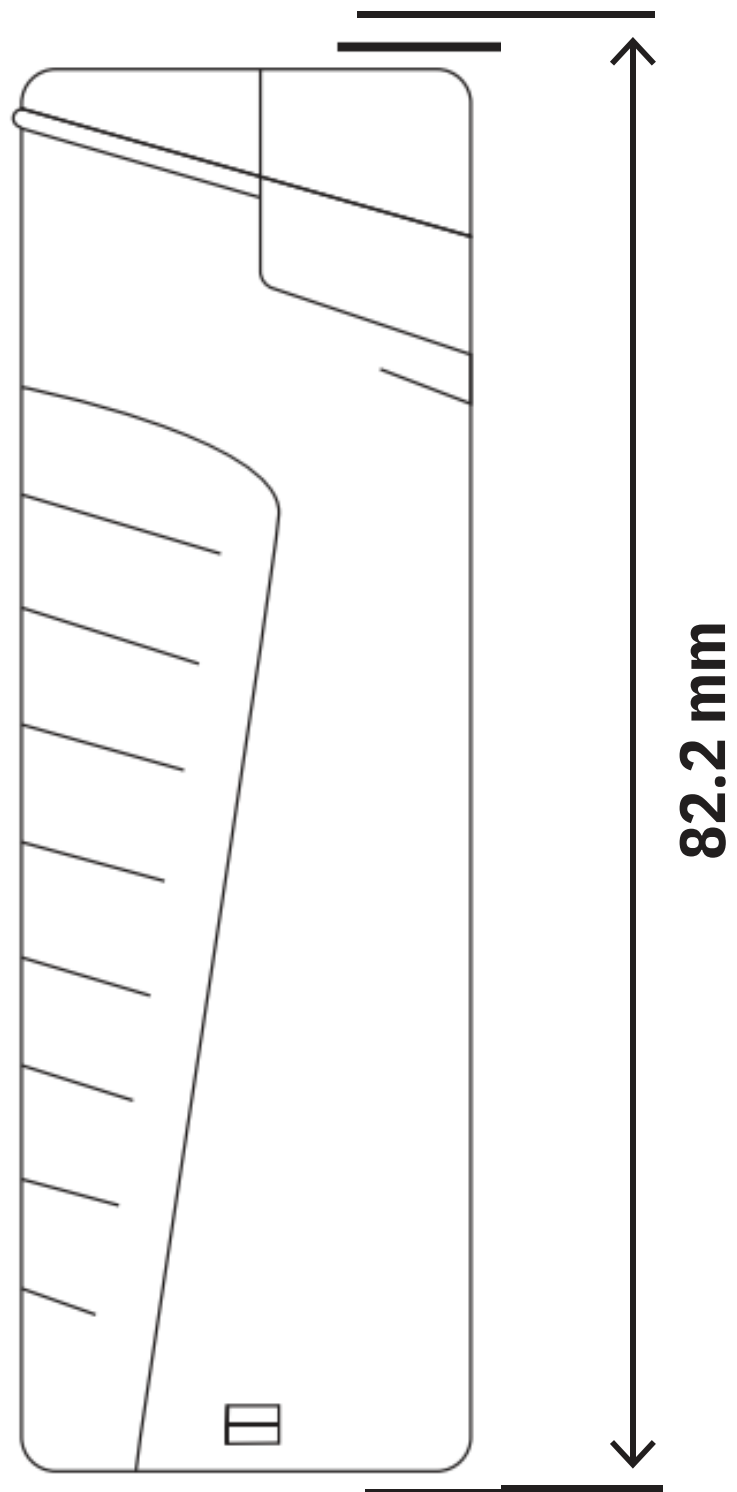

SABAI 218WT

Refillable Jet Flame/Rubber Finish

28 THB per unit | 700 THB per box

- Material ..... Metal Body Jet
- Flame Type ..... flame Rounded
- Shape ..... Rectangle

- Size 82.5 x 25 mm packaging
- Quantity per Box 25 pcs
- Quantity per Carton 20 Box