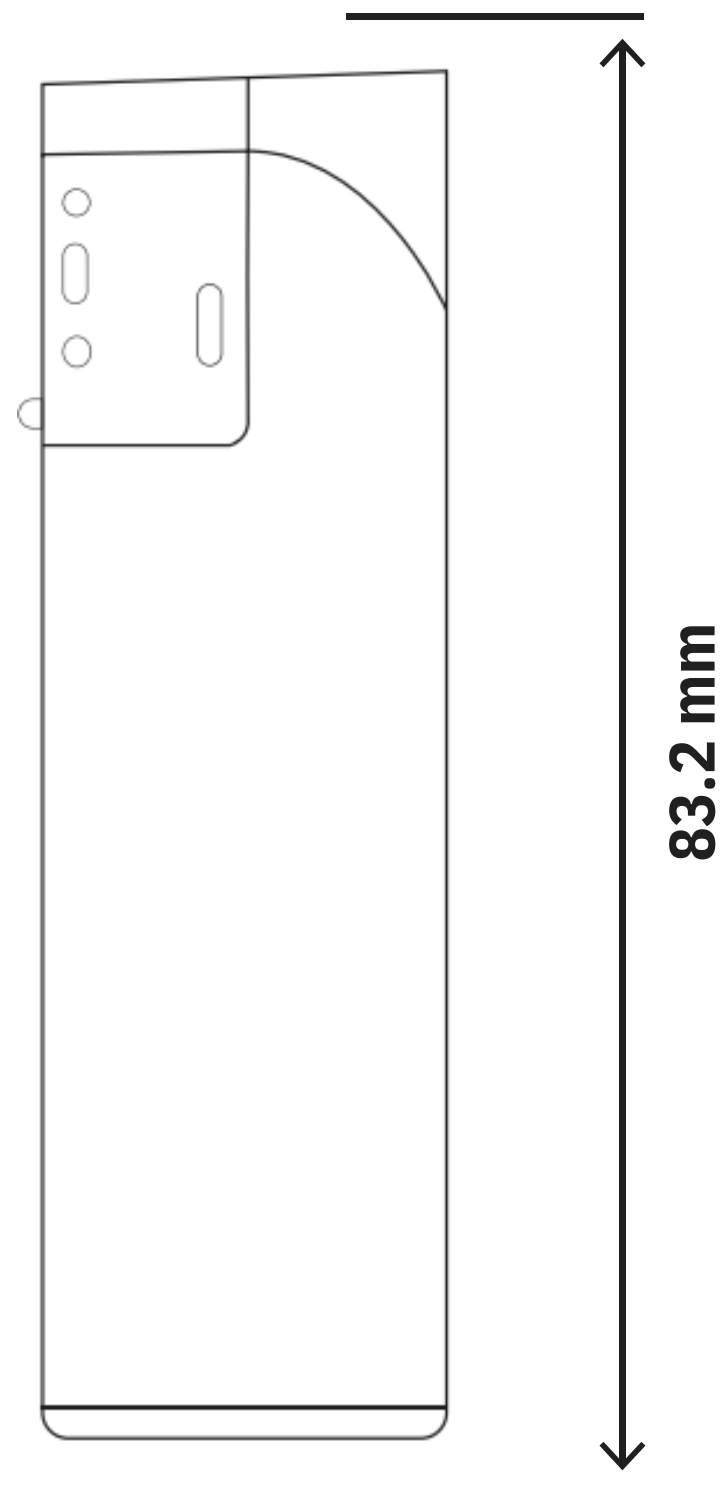

26mm

Quantity per box

50 books

YUKI 218WE

Refillable Jet Flame/Rubber Finish

26 THB per unit 650 THB per box

- Material ABS Plastic
- Flame Type Jet flame Rounded
- Shape Rectangle

- Size 83.2 x 25.6 mm packaging
- Quantity per Box 25 pcs --
- Quantity per Carton 40 Box